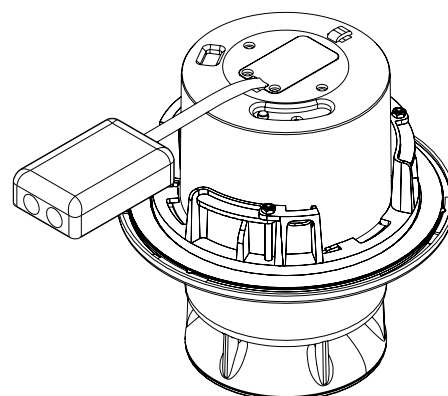

ACCESSORY KIT

Mount any Spottune Omni speaker in ceilings with recessed light installations and no tracks.

With the recessed kit you are able to install and power your Spottune Omni like a recessed light or spot.

TECHNICAL SPECIFICATIONS

Colors

White / Black

Dimensions

Diameter: 115 mm
Height: 200 mm
Ceiling Cutout: 155 - 160 mm
Ceiling Clearance height :
MID: 100 mm
LOW: 45 mm

MID

LOW

Weight

1,9 Kg including speaker

SKU

R1-K-W /R1-K-B