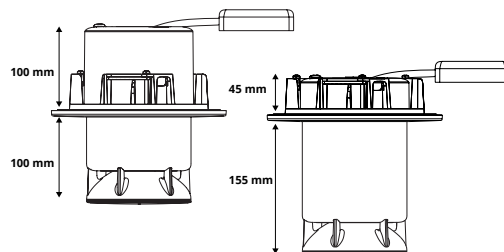

TECHNICAL SPECIFICATIONS

Colors

White / Black

Dimensions

Diameter: 115 mm
Height: 200 mm
Ceiling Cutout: 155 - 160 mm
Ceiling Clearance height :
MID: 100 mm
LOW: 45 mm

MID

LOW

Weight

1,9 Kg including speaker

SKU

R1-K-W /R1-K-B