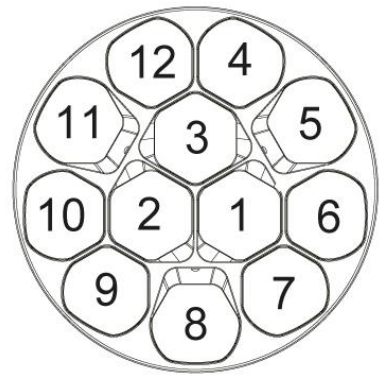

BEAMZ
MADE
EAZY

150.100 V1

MHL1240

QUICK START GUIDE

DMX CHANNELS

| STD | EXT | GUI | HSI | FUNCTION | VALUE | DESCRIPTION |
|-----|-------|-----|-----|--------------------|---------|---|
| 1 | 1 | 1 | 1 | Pan | 000-255 | Pan movement 0°-540° |
| 2 | 2 | 2 | 2 | | 000-255 | Pan movement 0°-540° Fine |
| 3 | 3 | 3 | 3 | Tilt | 000-255 | Tilt Movement 0°-270° |
| 4 | 4 | 4 | 4 | | 000-255 | Tilt movement 0°-270° Fine |
| 5 | 5 | 5 | 5 | Speed | 000-255 | Motor speed |
| 6 | 6 | 6 | | Dimmer | 000-255 | Dimmer 0-100% |
| 7 | 7 | | | | 000-255 | Dimmer 0-100% Fine |
| 8 | 8 | 7 | 6 | Shutter | 000-003 | Shutter closed |
| | | | | | 004-103 | Strobe from slow to fast |
| | | | | | 104-107 | Shutter open |
| | | | | | 108-207 | Pulse effect in sequences from slow to fast |
| | | | | | 208-212 | Shutter open |
| | | | | | 213-251 | Random strobe effect from slow to fast |
| | | | | | 252-255 | Shutter open |
| 9 | | 8 | | Colour | 000-255 | Red |
| 10 | | 9 | | | 000-255 | Green |
| 11 | | 10 | | | 000-255 | Blue |
| 12 | | 11 | | | 000-255 | White |
| | | | 7 | Hue | 000-255 | Hue |
| | | | 8 | Saturation | 000-255 | Saturation |
| | | | 9 | Intensity | 000-255 | Intensity |
| | 9 | | | Pixel 1 | 000-255 | Red |
| | 10 | | | | 000-255 | Green |
| | 11 | | | | 000-255 | Blue |
| | 12 | | | | 000-255 | White |
| | 13 | | | Pixel 2 | 000-255 | Red |
| | 14 | | | | 000-255 | Green |
| | 15 | | | | 000-255 | Blue |
| | 16 | | | | 000-255 | White |
| | | | | | | |
| | 49 | | | Pixel 11 | 000-255 | Red |
| | 50 | | | | 000-255 | Green |
| | 51 | | | | 000-255 | Blue |
| | 52 | | | | 000-255 | White |
| | 53 | | | Pixel 12 | 000-255 | Red |
| | 54 | | | | 000-255 | Green |
| | 55 | | | | 000-255 | Blue |
| | 56 | | | | 000-255 | White |
| 13 | | | | Colour temperature | 000-255 | Colour temperature |